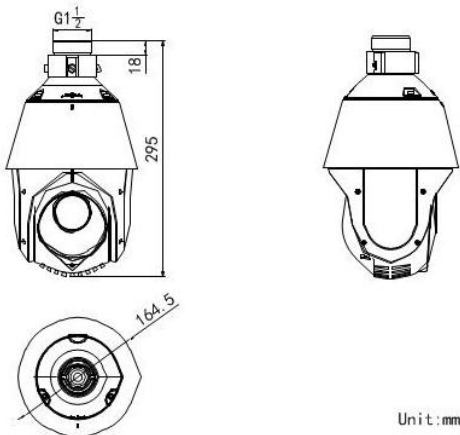

# DS-2AE4023(N)I-D 700TVL IR Analog PTZ Dome Camera

<b>General</b>	
Menu Language	English
Power	12VDC, Max.18W
Working Temperature / Humidity	-30 °C-65°C(-22°F-149°F) 90% or less
Protection Level	IP66 standard TVS 4,000V lightning protection, surge protection and voltage transient protection
Mounting	Various mounting modes optional
Dimensions	Φ164.5(mm)×295(mm)
Weight (approx.)	2Kg (4.41lbs)
Mount Option (only suitable for outdoor dome)	Long-arm wall mount: DS-1602ZJ; Corner mount: DS-1602ZJ-corner; Pole Mount: DS-1602ZJ-pole; Power box mount:DS-1602ZJ-box; Swan-neck mount: DS-1619ZJ

## Dimensions